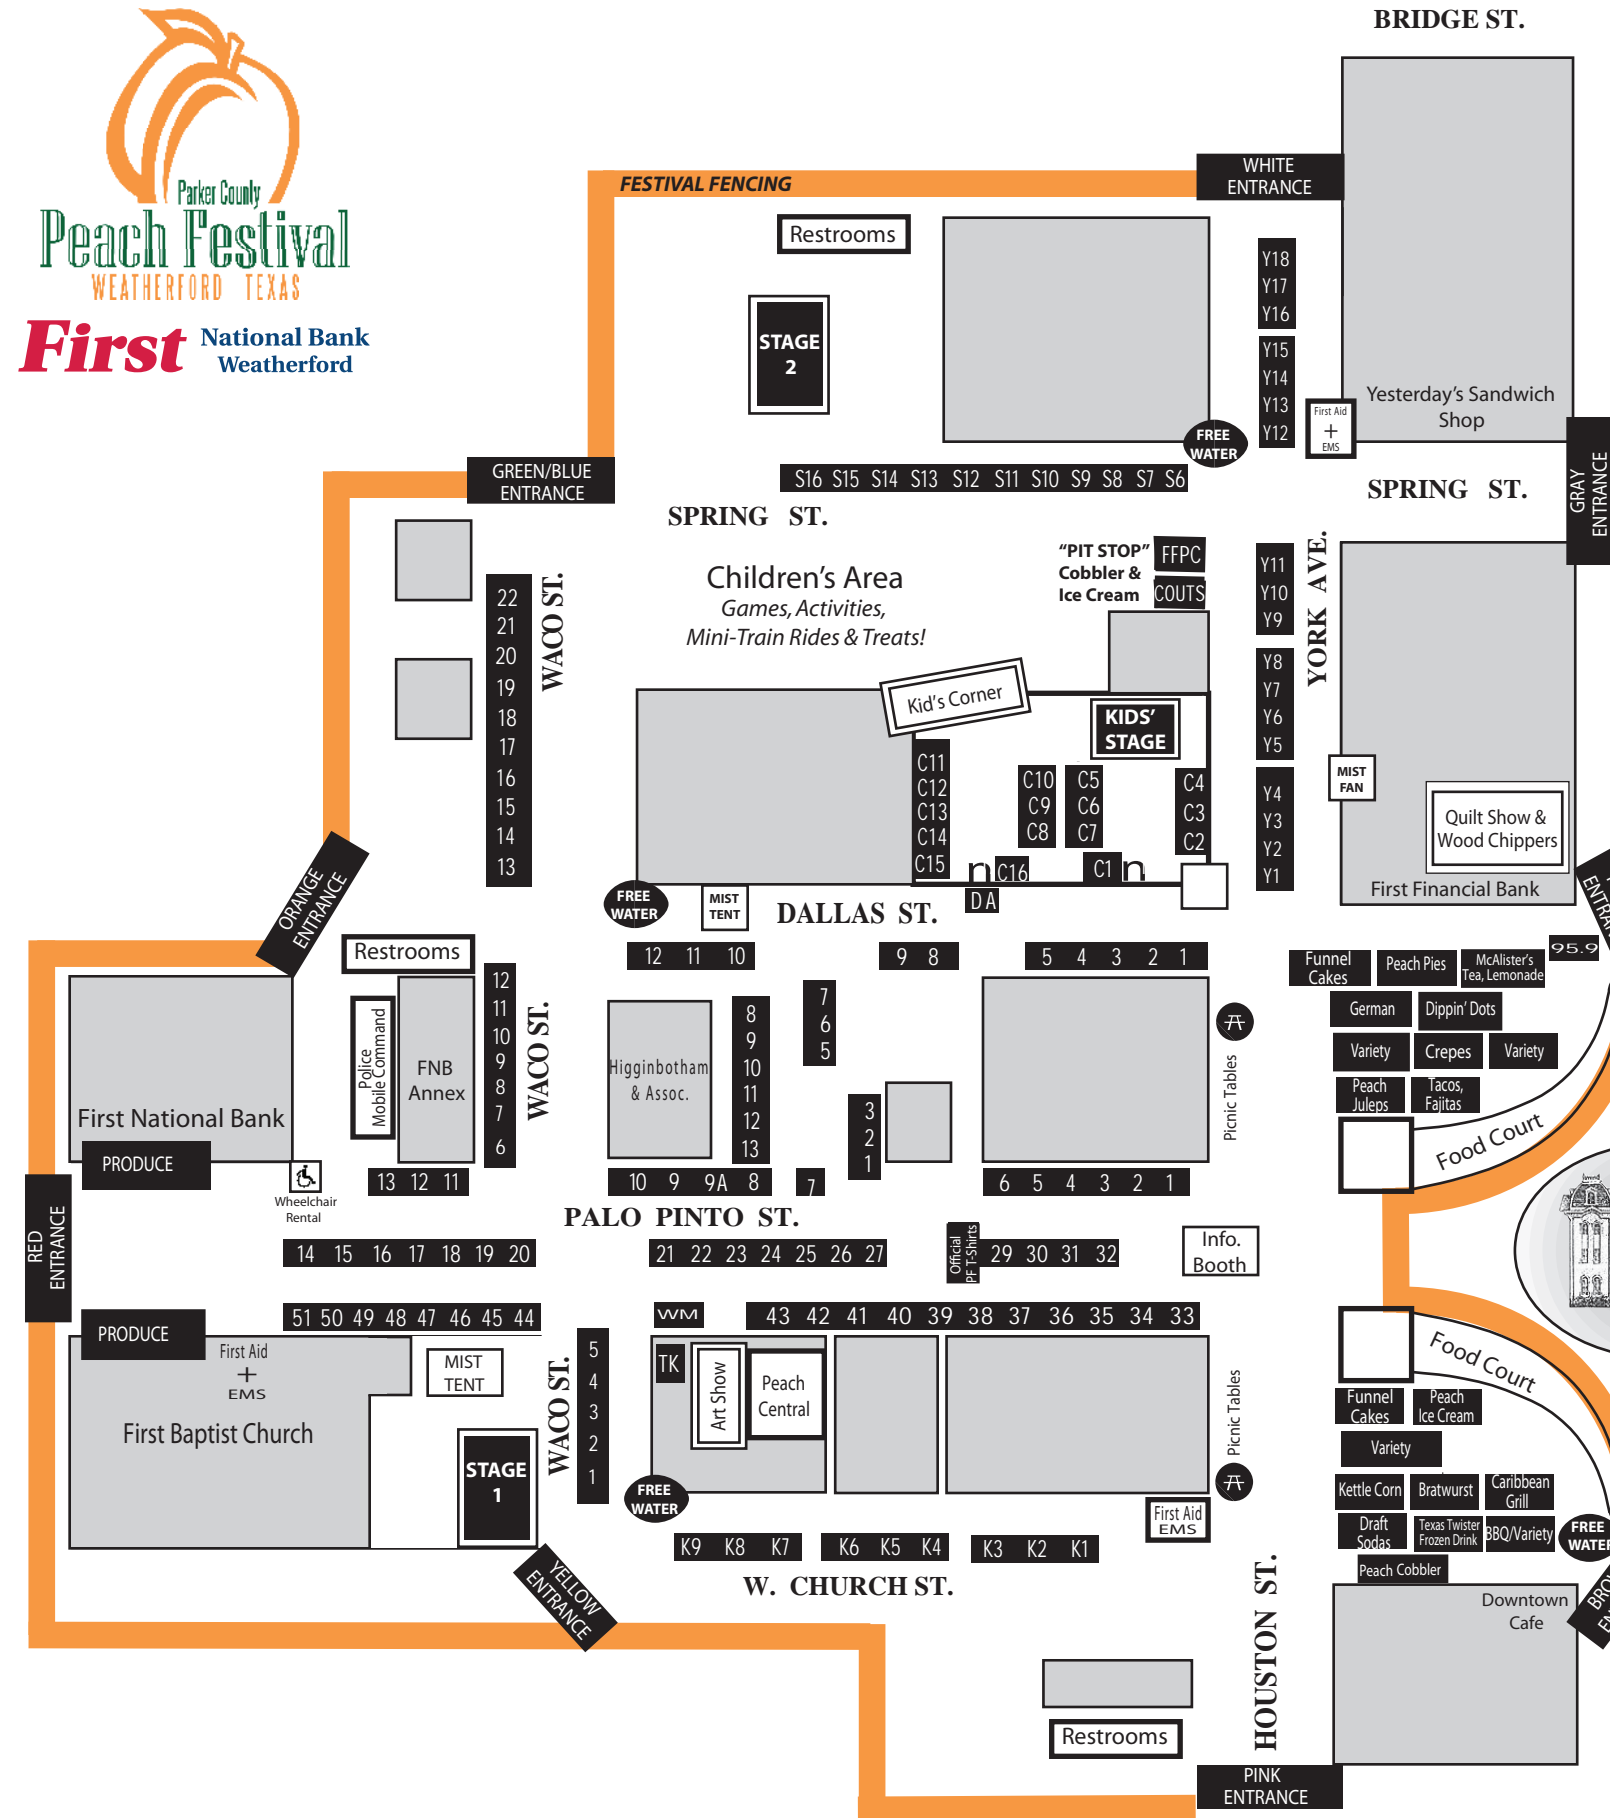

FREE PARKING

Free Shuttle Service Available from

- Weatherford High School (Peach Pedal) - Blue Shuttle/Entrance
- Weatherford College - Yellow Shuttle/Entrance
- Hall Middle School - Green Shuttle/Entrance
- 9th Grade Center (Old WHS) - Red Shuttle/Entrance

Map not to scale - Vendor and booth locations as of June 13, 2013